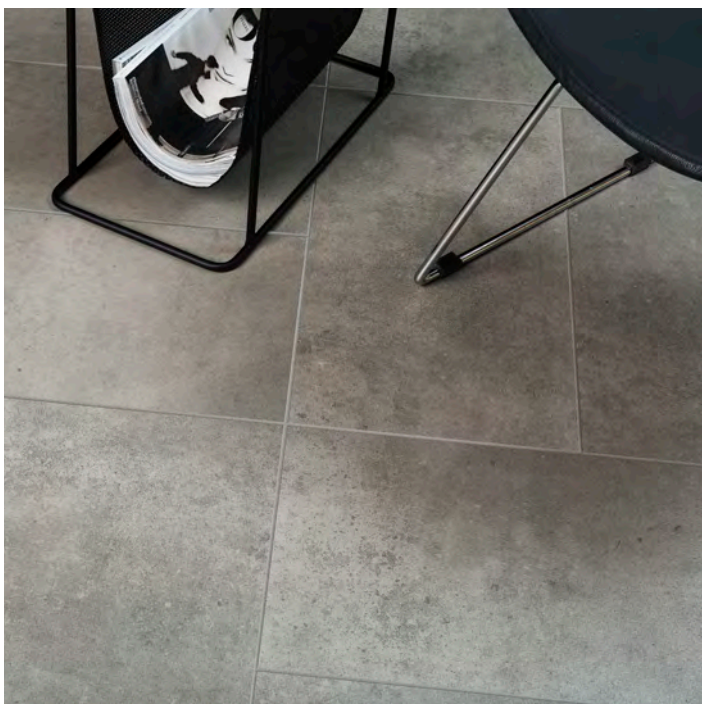

**Meja Grigio Natural
300x600mm**